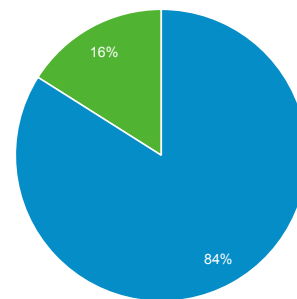

Users 23,346	New Users 23,389	Sessions 35,286
Number of Sessions per User 1.51	Page Views 86,418	Pages/Session 2.45
Avg. Session Duration 00:01:40	Bounce Rate 56.10%	

■ New Visitor ■ Returning Visitor